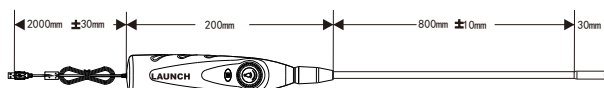

Specification

Len O.D.(mm)	5.5mm
Sensor Size	2.8mm
Resolution	1280*720
Frame Rate	30fps
View Angle	60°
Focus Distance	10-50mm
White Comparison	Automatic
Exposure Light	Automatic
Dimmable LED	6pcs
Operating Temperature	0°C to 65°C
Tube O.D.(mm)	4.8mm
Tube Length	800mm
Bending Radius	50mm
USB Cable Length	2000mm
USB Port	USB2.0/Type C/Micro USB
Power Supply	5V via USB
Photo Format	JPEG
Video Format	AVI
Application Software	LAUNCH Videoscope APP
Support platform	Windows/Android
Mirror/optional	YES

- PE covered tube with ABS handle
- Flexible Tube
- USB Cable Connection
- Snapshot Button
- Built-in adjustable white LED lights at the water-resistant camera
- IOS, Windows, Android
- View and save the images and video on your Launch's diagnostic tool with USB ports